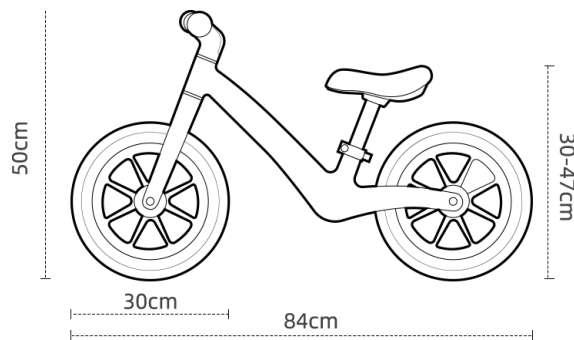

Discover the magic of childhood adventures with **mima zoom Lite**.

A new and improved Balance Bike offering the perfect blend of elegance and functionality.

Characteristics

- **Weight:** 2.6 kg / 5.73 lbs
- **Maximum child weight:** 50 kg / 110 lbs
- **Dimensions:** L84 x W38 x H50 cm
- **Suitable from:** 2 to 6 years old
- Easy assembly and height adjustment
- Available colours: